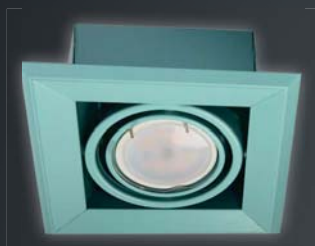

● 473
● 475
GU10, 14W (74W), 1120 Lm LED
3000K
METAL

[REPLACEABLE
WYMIENNY]

● 476
● 477
GU10, 7W (41W), 560 Lm LED
3000K
METAL

[REPLACEABLE
WYMIENNY]

● 478
● 479
GU10, 14W (74W), 1120 Lm LED
3000K
METAL

[REPLACEABLE
WYMIENNY]