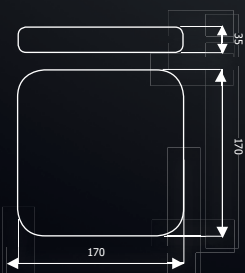

172 [3000K]
087 [6000K]
20W (89W), 1200 Lm LED
TWORZYWO SZTUCZNE
/ ARTIFICIAL MATERIAL

LED CEILING

464
12W (56W), 720 Lm, 4000K
ALUMINIUM + PLASTIC

465
18W (82W), 1260 Lm, 4000K
ALUMINIUM + PLASTIC

466
12W (56W), 720 Lm, 4000K
ALUMINIUM + PLASTIC