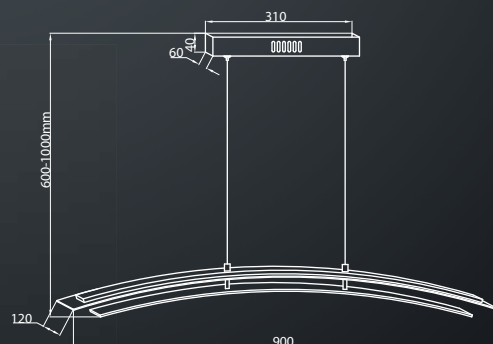

364
18W (93W), 1260 Lm, 4000K [REPLACEABLE WYMIENNY] LED
METAL

ARCO