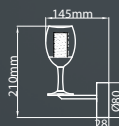

307

5W (31W), 350 Lm, 4000K [REPLACEABLE WYMIENNY] LED METAL + AKRYL / METAL + ACRYLIC