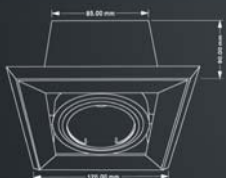

108

45W (321W), 3600 Lm, 4000K + 3000K LED
METAL + AKRYL / METAL + ACRYLIC

109

108W (838W), 9440 Lm, 4000K + 3000K LED
METAL + AKRYL / METAL + ACRYLIC

● 471
● 472
GU10, 7W (41W), 560 Lm LED
3000K
METAL

[REPLACEABLE
WYMIENNY]