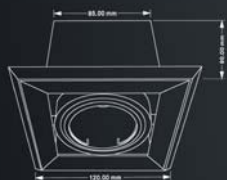

● 473
● 475
GU10, 14W (74W), 1120 Lm LED
3000K
METAL

[REPLACEABLE
WYMIENNY]

● 476
● 477
GU10, 7W (41W), 560 Lm LED
3000K
METAL

[REPLACEABLE
WYMIENNY]

● 478
● 479
GU10, 14W (74W), 1120 Lm LED
3000K
METAL

[REPLACEABLE
WYMIENNY]