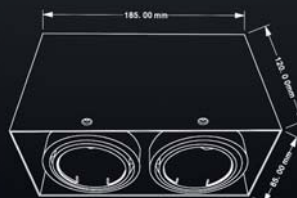

● 845 ● 842 [REPLACEABLE WYMIENNY]
● 844 ● 843
GU10, 14W [74W], 1120 Lm LED
3000K
METAL