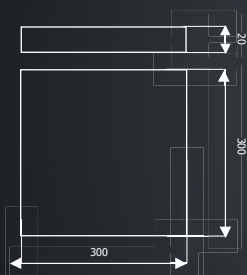

811

12W (82W), 1100 Lm, 4000K
ALUMINIUM + PLASTIC