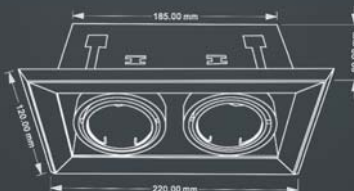

● 849 ● 846 [REPLACEABLE WYMIENNY]
● 848 ● 847
GU10, 14W [74W], 1120 Lm LED
3000K
METAL