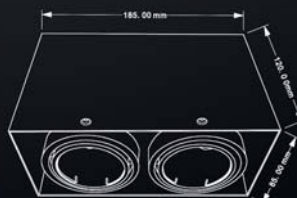

● 478
● 479
GU10, 14W (74W), 1120 Lm LED
3000K
METAL

[REPLACEABLE
WYMIENNY]