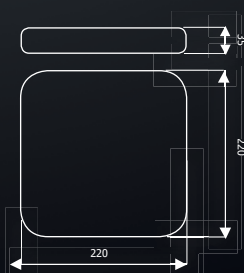

172 [3000K]
087 [6000K]
20W (89W), 1200 Lm LED
TWORZYWO SZTUCZNE
/ ARTIFICIAL MATERIAL

LED CEILING

464
12W (56W), 720 Lm, 4000K
ALUMINIUM + PLASTIC

465
18W (82W), 1260 Lm, 4000K
ALUMINIUM + PLASTIC

466
12W (56W), 720 Lm, 4000K
ALUMINIUM + PLASTIC