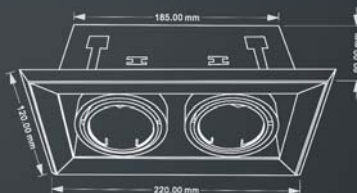

108

45W (321W), 3600 Lm, 4000K + 3000K LED
METAL + AKRYL / METAL + ACRYLIC

109

108W (838W), 9440 Lm, 4000K + 3000K LED
METAL + AKRYL / METAL + ACRYLIC

● 471
● 472
GU10, 7W (41W), 560 Lm LED
3000K
METAL

[REPLACEABLE
WYMIENNY]