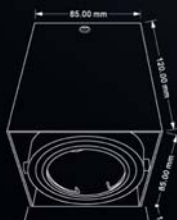

● 837 ● 834 [REPLACEABLE WYMIENNY]
● 836 ● 835
GU10, 7W [41W], 560 Lm LED
3000K
METAL