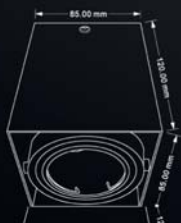

● 476
● 477
GU10, 7W (41W), 560 Lm LED
3000K
METAL

[REPLACEABLE
WYMIENNY]