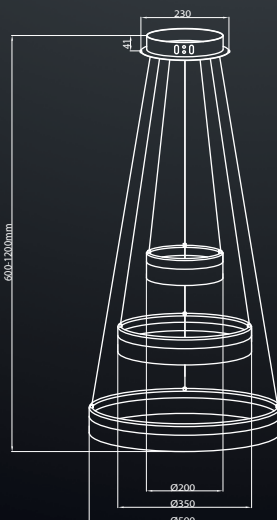

409

60W (374W), 4200 Lm, 4000K
METAL + AKRYL / METAL + ACRYLIC

LED [REPLACEABLE WYMIENNY]